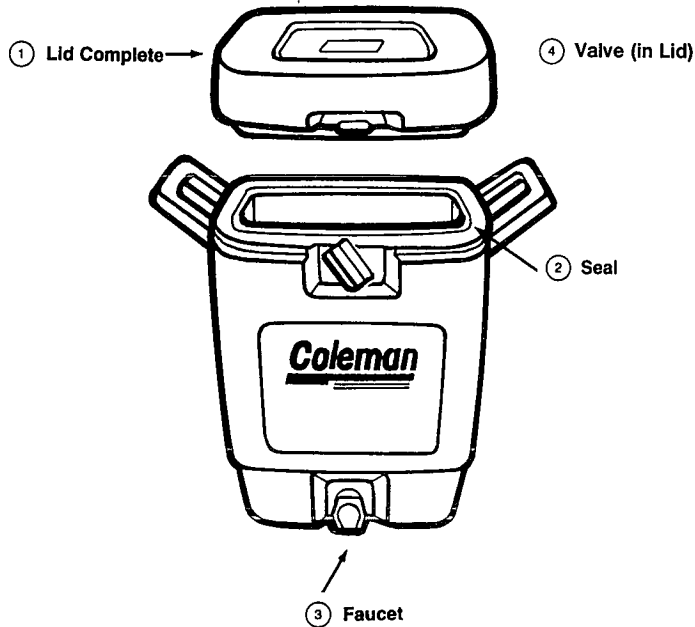

**Model 5653K
5655K
5660K**

Recreational Beverage Coolers

Model 5653K

Model 5655K
Model 5660K

Model	Color	Size	Type
5653K706	Light Blue	3-Gallon	Bail Handle, Faucet
5655K706	Light Blue	5-Gallon	Recessed Handles, Faucet
5660K706	Light Blue	10-Gallon	Recessed Handles, Faucet

KEY	PART NO.	DESCRIPTION	USED ON
①	5653-5181	Lid Complete, Lt. Grey.	5653
	5655-5181	Lid Complete, Lt. Grey	5655
	5660-5181	Lid Complete, Lt. Grey	5660
②	5603-0181	Seal, Lt. Grey	5653
	5605-0181	Seal, Lt. Grey	5655
	5610-0181	Seal, Lt. Grey	5660
③	5500-5181	Faucet, Lt. Grey	all models
④	5605-3881	Valve, Lt. Grey	all models